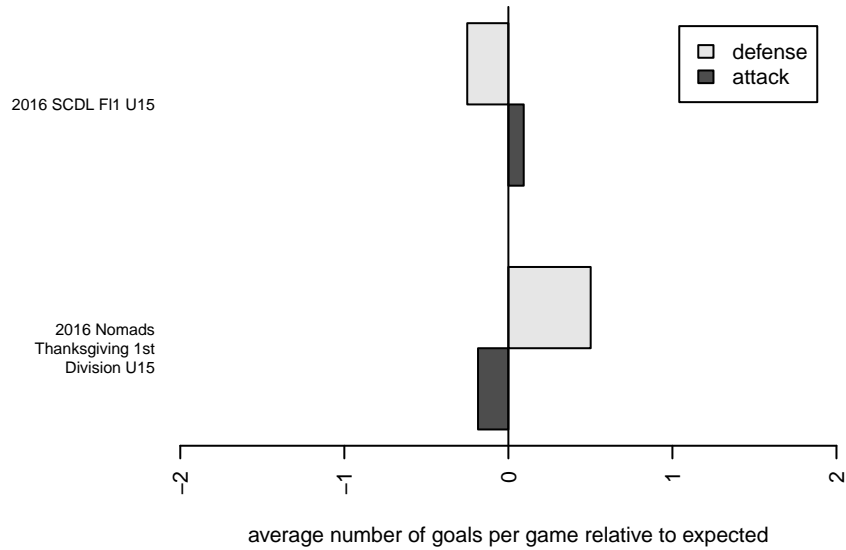

CDA Slammers Vargas B02

, CAS
 B02 total strength=1812
 attack=54.32 defense=20.49
 fall league = SCDL FI1 U15

alt names used:
 CDA Slammers Vargas B02
 CDA Slammers FC – Cerritos B02 Vargas

Venues played:
 2016 SCDL FI1 U15
 2016 Nomads Thanksgiving 1st Division U15

CDA Slammers Vargas B02
 Dots are actual minus expected GF (blue circles) and GA (red triangles).
 Blue line is smoothed change in attack strength. Red is smoothed change in defense strength.

**attack and defense variance (black dot)
relative to other teams
and top 10 in region**

**attack and defense rating
relative to others at age
and all opponents in last 13 months**

**attack and defense rating
relative to others at age
and all opponents in last 13 months**

Performance relative to 13 month average

Performance relative to 13 month average

Distribution of opponents
 Red = Lose zone, Blue = Win zone, Green = Even
 Black line separates win/lose zones

lot. A=Neither has attack advantage, B=Opponent has both attack and defense advantage, C=Opponent has both attack and defense disadvantage, D=Both have