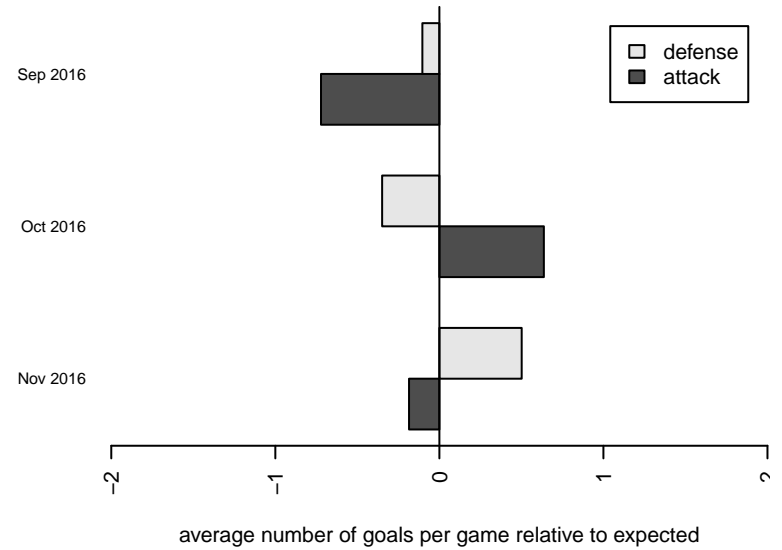

CDA Slammers Vargas B02
 Dots are actual minus expected GF (blue circles) and GA (red triangles).
 Blue line is smoothed change in attack strength. Red is smoothed change in defense strength.

**attack and defense variance (black dot)
relative to other teams
and top 10 in region**

**attack and defense rating
relative to others at age
and all opponents in last 13 months**

**attack and defense rating
relative to others at age
and all opponents in last 13 months**

Performance relative to 13 month average

Performance relative to 13 month average

Distribution of opponents
 Red = Lose zone, Blue = Win zone, Green = Even
 Black line separates win/lose zones

lot. A=Neither has attack advantage, B=Opponent has both attack and defense advantage, C=Opponent has both attack and defense disadvantage, D=Both have